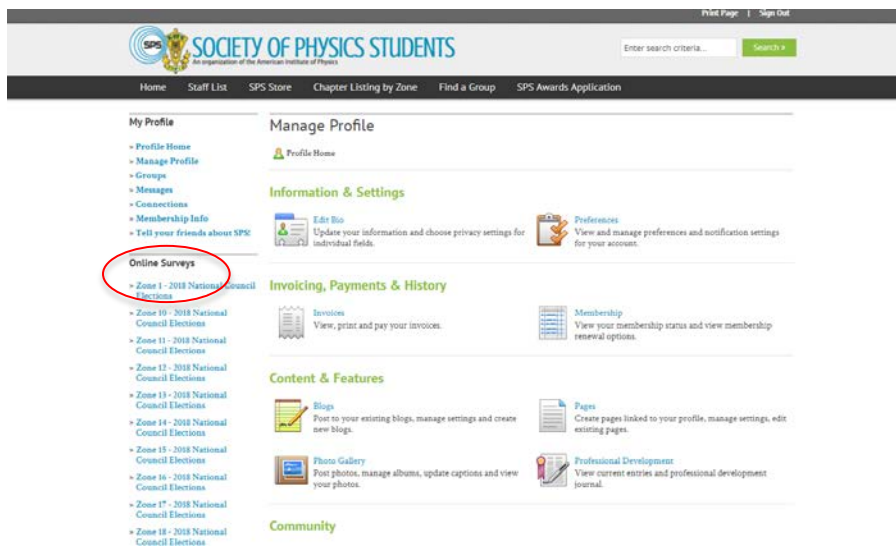

Instructions to vote in the 2018 SPS National Council elections

Thank you for participating in the 2018 SPS National Council elections. Every SPS Chapter can have its voice heard by voting in this important election of the officers of your Society. The voting will be done using SPS's membership portal. Instructions on how to submit your chapter's vote are below.

Elections close on May 2, 2018

- Using your favorite browser go to the SPS membership portal membership.spsnational.org
- Login with your chapter credentials:
 - Username: spschapter#### (where #### is your chapter number) and
 - The password you have chosen
 - If it is the first time you have logged in or you have forgotten your password, please click "Forgot Password?" and a link to reset your password will be sent **to the advisor's email address** the National Office has on record. If after this step, you do not receive this message, please contact the national office at sps-membership@aip.org.
- Once you login you will see the list of all the ballots at the bottom left of the window. Although all Zones are listed, you will only be authorized to vote on your zone's ballot (clicking on any other will result in an error message).

- Click on the ballot for your zone
- Click "Begin Survey" in the next window
- Each ballot includes at least two positions: Sigma Pi Sigma President and Associate Zone Councilor. Zones that are electing a Zone Councilor will have an additional ballot for those candidates as well. All Chapters will also vote on a proposed Constitutional Amendment.
- The ballot includes a bio and a statement for each candidate (Sigma Pi Sigma President candidates have three additional statements on involvement and experience.)