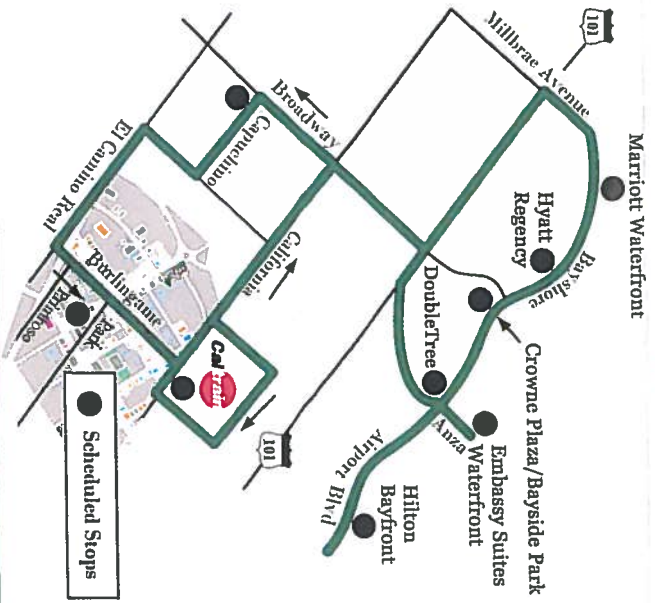

Hotel Trolley Route

SFO Marriott	Hyatt Regency	Crowne Plaza	Double Tree	Hilton	Embassy Suites	Broadway Capuchino	Park Rd. Burlingame	Burlingame Caltrain Station	Broadway Caltrain Station
11:50 AM	11:55 AM	11:58 AM	12:03 PM	12:07 PM	12:10 PM	12:14 PM	12:22 PM	12:26 PM	12:28 PM
12:37 PM	12:42 PM	12:45 PM	12:50 PM	12:54 PM	12:57 PM	1:01 PM	1:09 PM	1:13 PM	1:15 PM
1:24 PM	1:29 PM	1:32 PM	1:37 PM	1:41 PM	1:44 PM	1:48 PM	1:56 PM	2:00 PM	2:02 PM
2:11 PM	2:16 PM	2:19 PM	2:24 PM	2:28 PM	2:31 PM	2:35 PM	2:43 PM	2:47 PM	2:49 PM
2:58 PM	3:03 PM	3:06 PM	3:11 PM	3:15 PM	3:18 PM	3:22 PM	3:30 PM	3:34 PM	3:36 PM
3:45 PM	3:50 PM	3:53 PM	3:58 PM	4:02 PM	4:05 PM	4:09 PM	4:17 PM	4:21 PM	4:23 PM
DRIVER BREAK									
5:32 PM	5:35 PM	5:38 PM	5:43 PM	5:47 PM	5:50 PM	5:54 PM	6:02 PM	6:06 PM	6:08 PM
6:17 PM	6:22 PM	6:25 PM	6:30 PM	6:34 PM	6:37 PM	6:41 PM	6:49 PM	6:53 PM	6:55 PM
7:04 PM	7:09 PM	7:12 PM	7:17 PM	7:21 PM	7:24 PM	7:28 PM	7:36 PM	7:40 PM	7:42 PM
7:51 PM	7:56 PM	7:59 PM	8:04 PM	8:08 PM	8:11 PM	8:15 PM	8:23 PM	8:27 PM	8:29 PM
8:38 PM	8:43 PM	8:46 PM	8:51 PM	8:54 PM	8:57 PM	9:01 PM	9:09 PM	9:13 PM	9:15 PM
9:24 PM	9:29 PM	9:32 PM	9:37 PM	9:41 PM	9:44 PM				