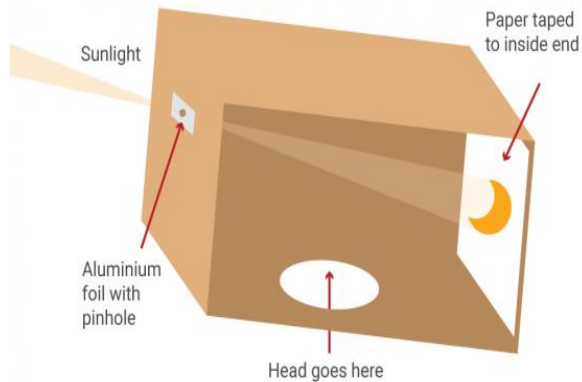

## SPS Science Outreach Catalyst Kit

Janessa Slone, SPS SOCK Intern

Here are some safe ways to view the next Solar Eclipse!

*Warning: Never look directly into the Sun, even during an eclipse. This is very dangerous and can result in permanent injury.*

### Pinhole Viewer

A DIY Pinhole Viewer is safe to use to view the Solar Eclipse! View the 2022 SOCK on the SPS National Website to learn how to make your own!

2022 SOCK Wooden  
Orbital Model